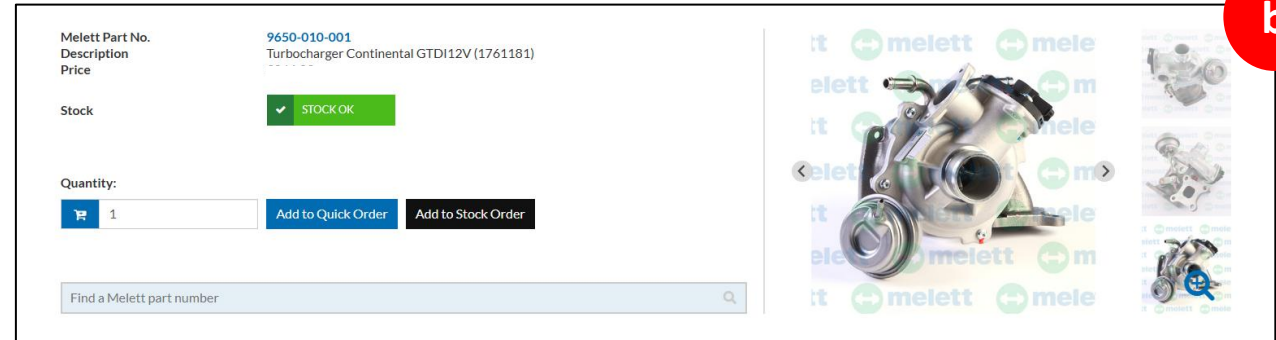

Simply logon using your username and password to view product prices

Place orders through the Melett website

Searching

- You can search for parts in multiple ways

The screenshot displays the Melett website interface. At the top, the Melett logo is on the left, and navigation links for 'Logout', a UK flag, a shopping cart, and a search bar are on the right. The search bar is highlighted with a red box and the number 1. Below the navigation, a blue banner features the Melett logo and the BMTS Technology logo. A central text box announces 'Melett joins BMTS Technology' with a 'Read more here' button. Below the banner, the 'Product and Manufacturer Search' section contains three search panels. The first panel, 'Turbo Number & Keyword Search', has an input field for 'Enter Number' and a 'Search' button highlighted with a red box and the number 2. The second panel, 'Search by Vehicle Manufacturer', has a 'Select Manufacturer' dropdown and a 'Search' button highlighted with a red box and the number 3. The third panel, 'Parts Catalogue Search', has 'Select Manufacturer' and 'Select Component Type' dropdowns and a 'Search' button highlighted with a red box and the number 4. A 'Cookie Settings' button is visible in the bottom right corner.

2

Turbo Number & Keyword Search

- a) Enter ANY turbo number, part number or vehicle data
- b) Select **Details →** for more product information
- c) Select the Melett Part Number **1650-015-755** bring up the Part Details