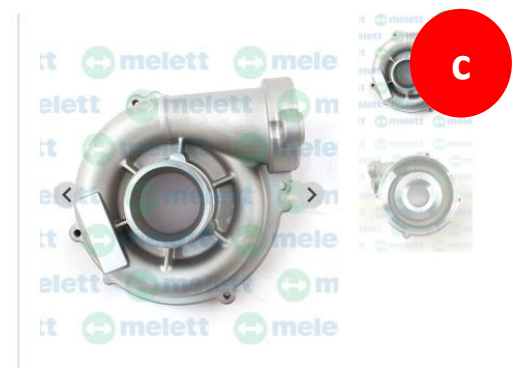

2

Turbo Number & Keyword Search

- a) Enter ANY turbo number, part number or vehicle data
- b) Select **Details →** for more product information
- c) Select the Melett Part Number **1650-015-755** bring up the Part Details

Enter ANY turbo number or major component part no. to find all other turbos with the same components e.g. 721021-0001 / 1102-015-300

753420

Turbo OE No: 753420-0005 Service Turbo no: 753420-5005S Service Turbo no 2: 753420-2005S
Turbo Model: GTA1544V

OE No	Melett No	Details
Turbocharger:	9102-115-001	Details i
CHRA:	706287-0990 1102-015-928	Details i
Nozzle Ring Assembly:	716768-0002 1102-015-830	Details i
Nozzle Ring Cage:	Request Development	Details i
Shaft & Wheel:	1102-015-439	Details i
Comp. Wheel:	737683-0003 1102-015-415	Details i
Repair Kit (Major):	1102-015-771	Parts Catalogue i
Repair Kit (Minor):	Request Development	Parts Catalogue i
Repair Kit (Mini):	1102-015-777	Parts Catalogue i
Bearing Housing:	1102-017-454	Details i

Melett Part No. Description **1102-115-800**
Compressor Housing GTA1544V (Turbo 753420-0005)

Price

Stock **✓ STOCK OK**

Quantity:

3 Vehicle Manufacturer

- Find the turbo part number when only the vehicle application is known:
 - Select a Manufacturer
 - Select Model
 - From the results, view parts available by selecting [Details →](#)